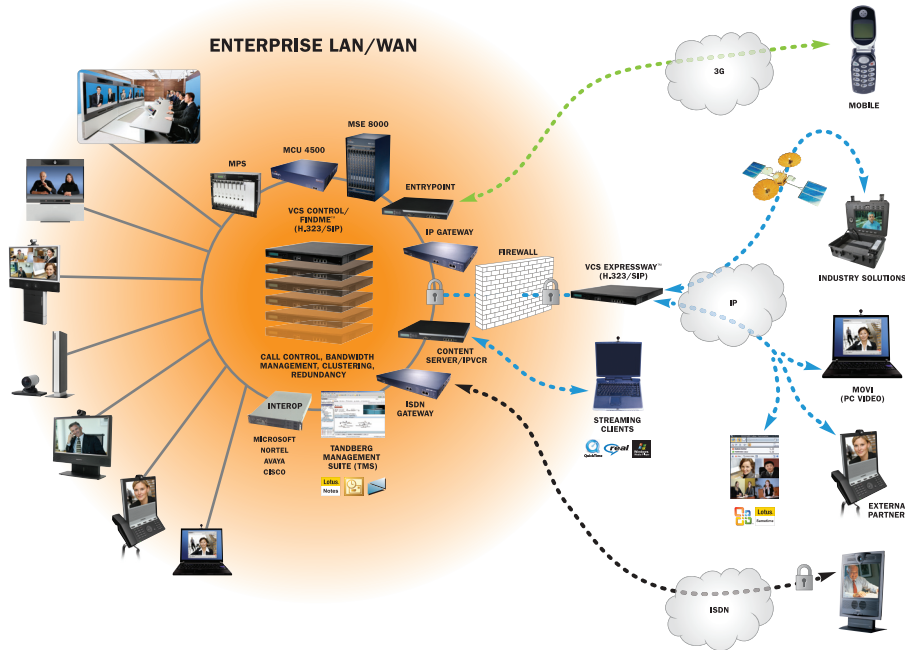

POWER CONSUMPTION (NORMAL OPERATION)

3.8 kW incl lighting
2.5 kW system
1.3 kW lighting

OPERATING TEMPERATURE AND HUMIDITY

0° C to 35° C (32° F to 95° F) ambient temperature, 10% to 90% relative Humidity (RH)

STORAGE AND TRANSPORTATION TEMPERATURE

-20° C to 60° C (-4° F to 140° F) at 10-90% RH (non-condensing)

POWER REQUIREMENT

4x 30/16A 100-120/200-240V 60/50Hz

APPROVALS

Directive 73/23/EEC (Low-Voltage Directive)
— Standard EN 60950
Directive 89/336/EEC (EMC Directive)
— Standard EN 55022, Class A
— Standard EN 55024
— Standard EN 61000-3-2/-3-3
Approved according to UL 60950 and CAN/CSA C22.2 No.60950
Complies with FCC15B Class B

* SXGA first release; UXGA through a future software upgrade
** only one LAN/Ethernet interface supported in version 1

All specifications subject to change without notice, system specifics may vary.

All images in these materials are for representational purposes only, actual products may differ.

TANDBERG and Expressway are registered trademarks or trademarks of TANDBERG in the U.S. and other countries.

All other trademarks are property of their respective owners.

MTBF PRODUCT RELIABILITY/MTBF

The predicted reliability is expressed in the expected random Mean Time Between Failures (MTBF) for the electronic components based on the Power On Hours:

Power On Hours (POH) > 69 000 hours

Useful Life Cycle > 6 years

ISO 9001 certificate is available upon request

TANDBERG Telepresence T3

TANDBERG WORLD HEADQUARTERS
Philip Pedersens vei 20
1366 Lysaker, Norway
Tel: +47 67 125 125
Fax: +47 67 125 234
Video: +47 67 126 126
tandberg@tandberg.com

1212 Avenue of the Americas,
24th Floor
New York, NY USA 10036
Tel: +1 212 692 6500
Fax: +1 212 692 6501
Video: +1 212 692 6535
tandberg@tandberg.com

September 2008